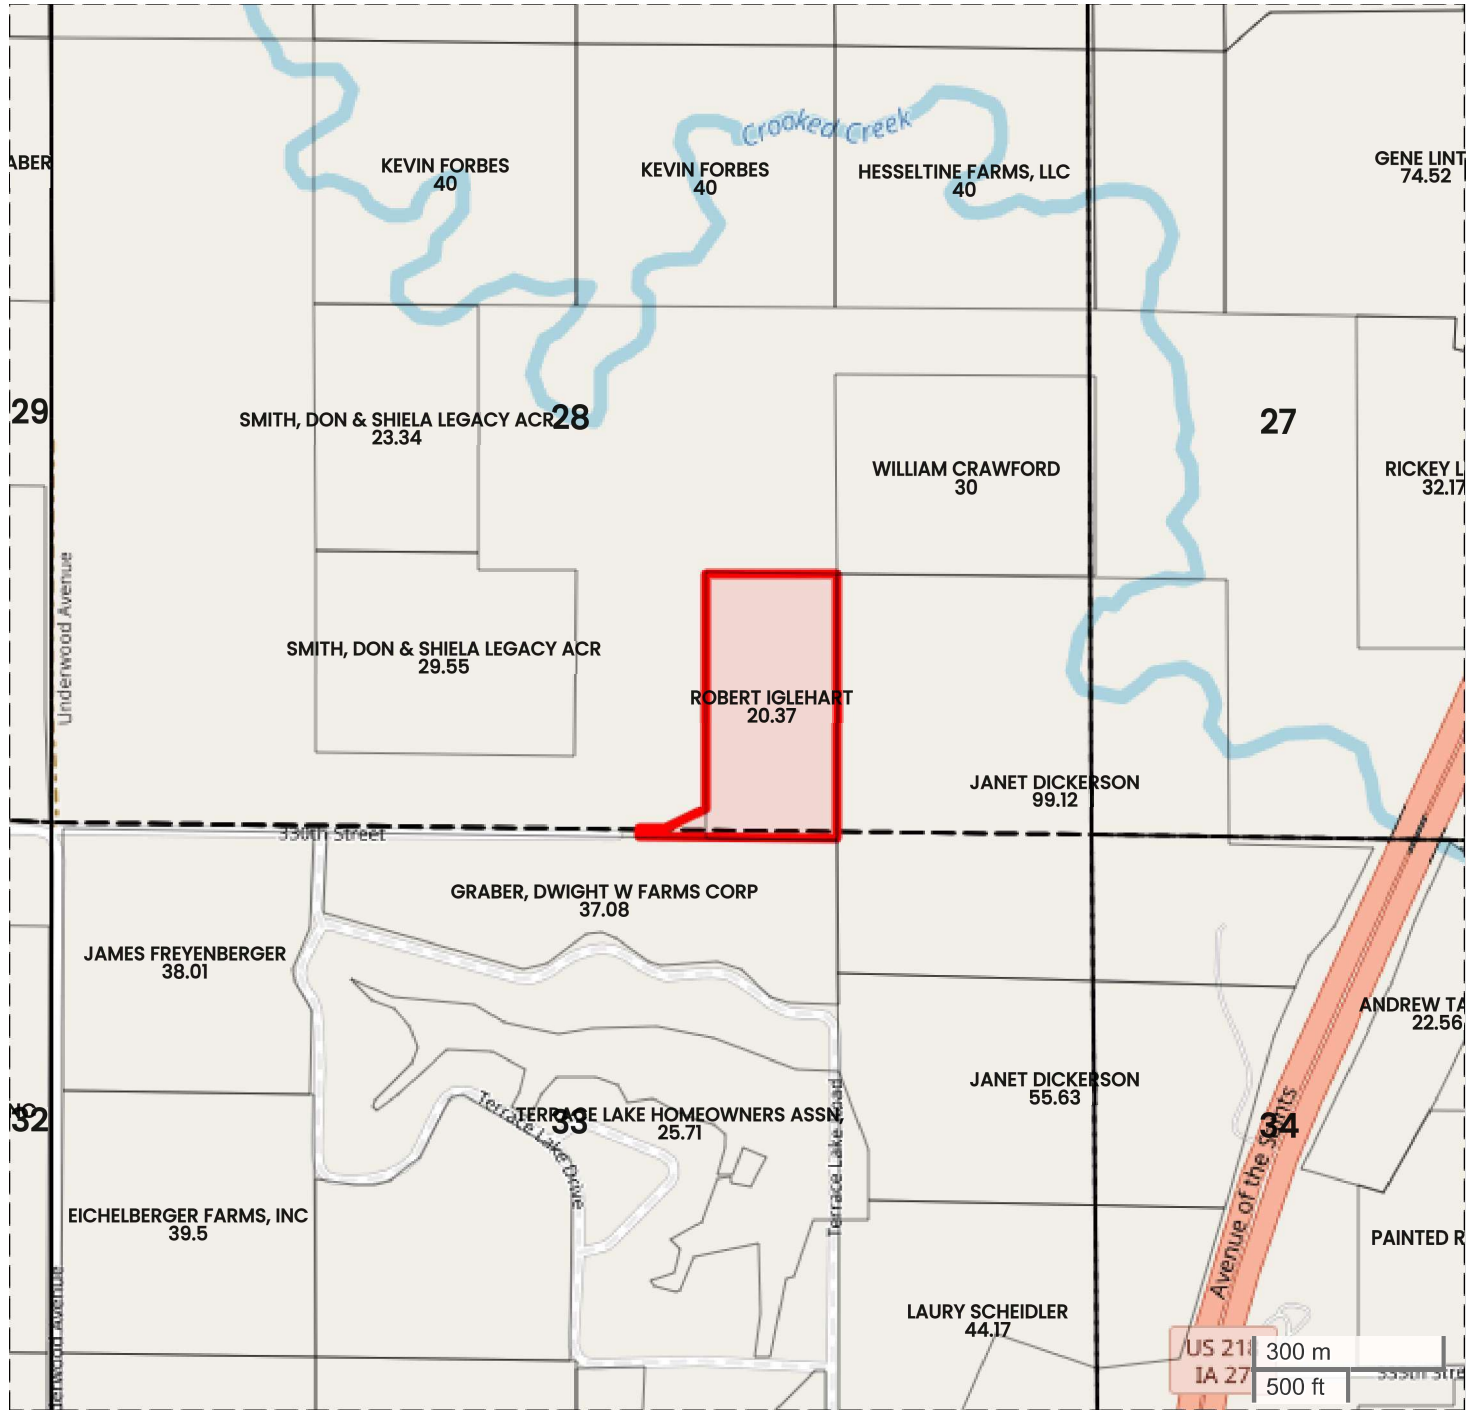

# IGLEHART PLAT MAP

Center: 41.179404, -91.550063

**28-74N-6W**

**Crawford Township**

**Washington County, IA**

FarmWorth, LLC makes no warranties, express or implied, regarding the accuracy of any information provided through FarmWorth.com. User is solely responsible for independently verifying all information prior to use and waives any claims against FarmWorth, LLC arising from inaccuracies in such information.